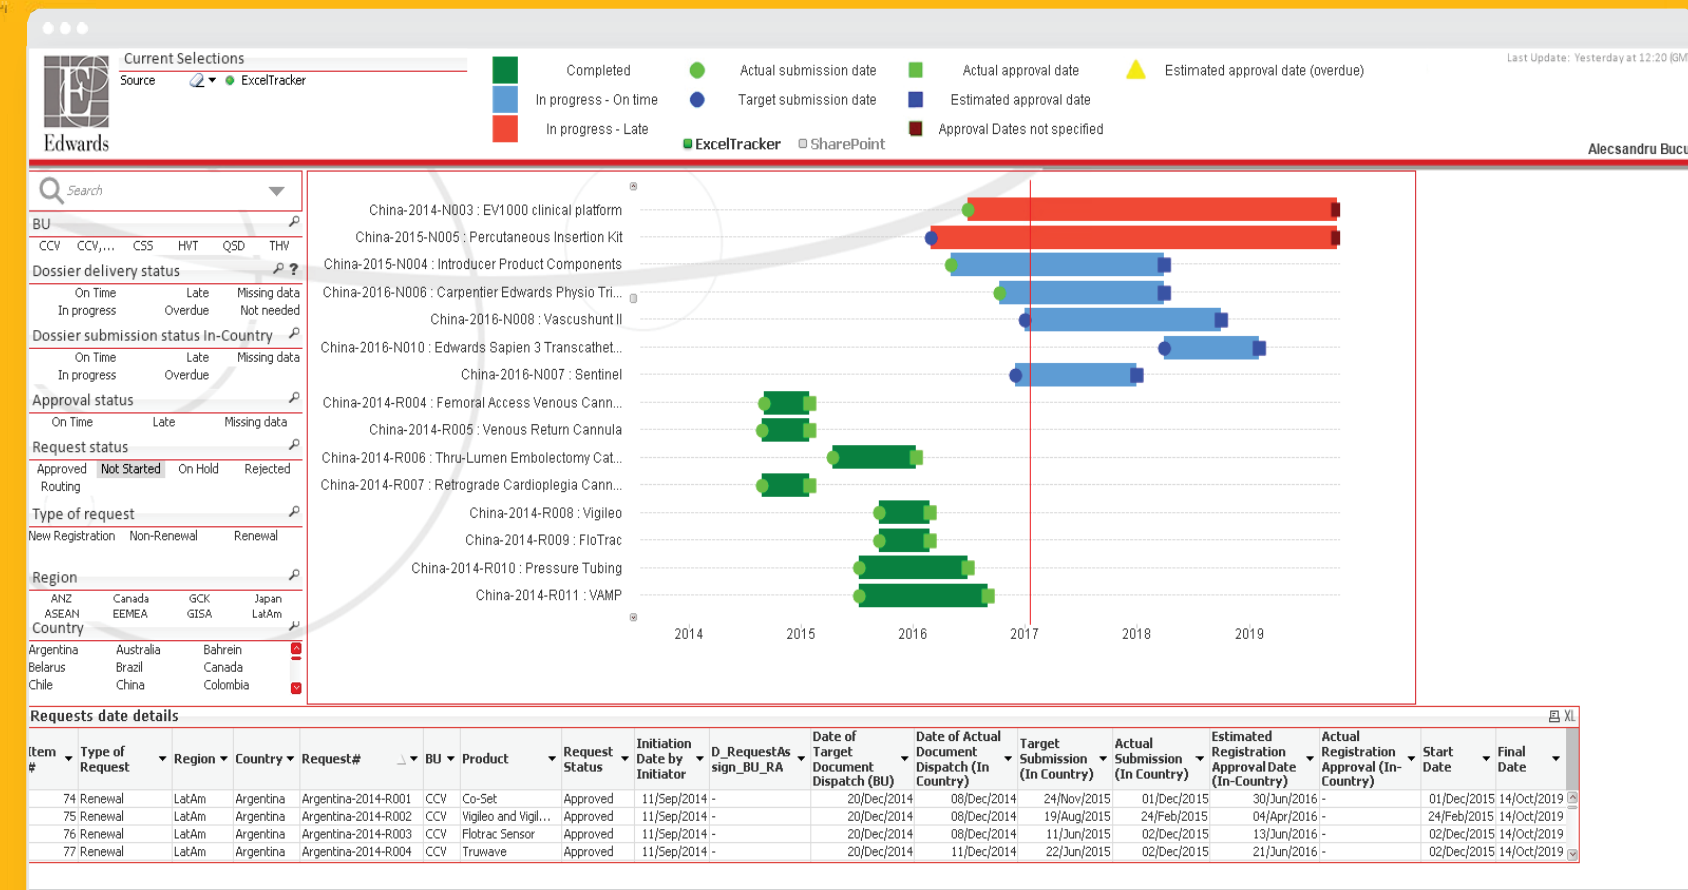

DATA VISUALIZATION TOOLS AND ADVANCED ANALYTICS

Unique experience with a large range of analytics technics and platforms at scale.