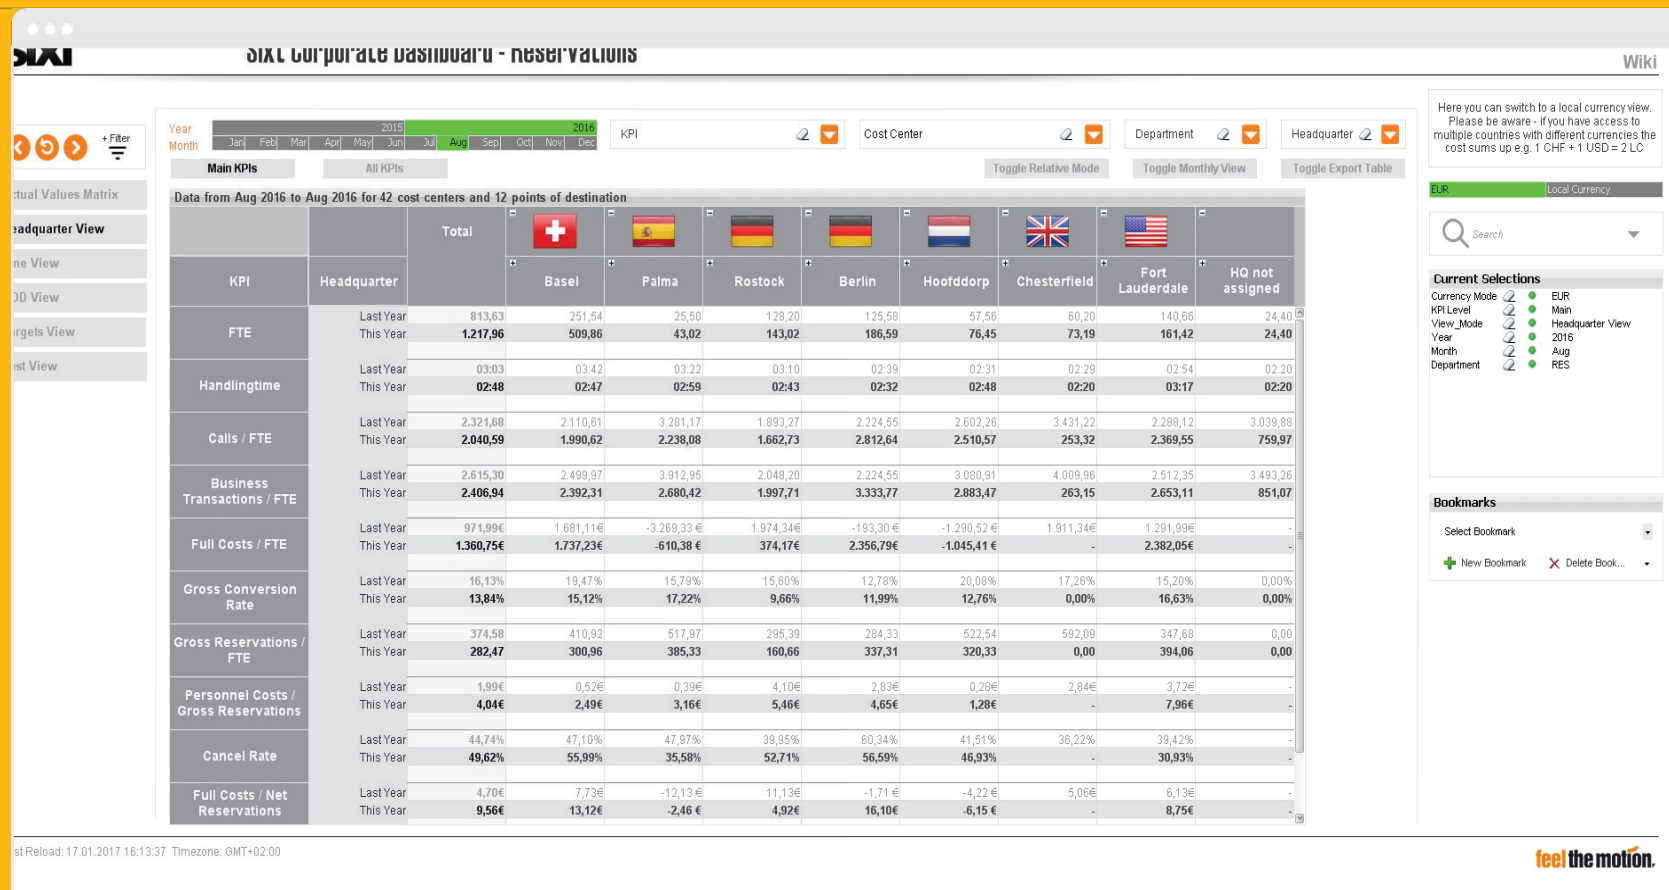

DATA VISUALIZATION TOOLS AND ADVANCED ANALYTICS

Unique experience with a large range of analytics technics and platforms at scale.