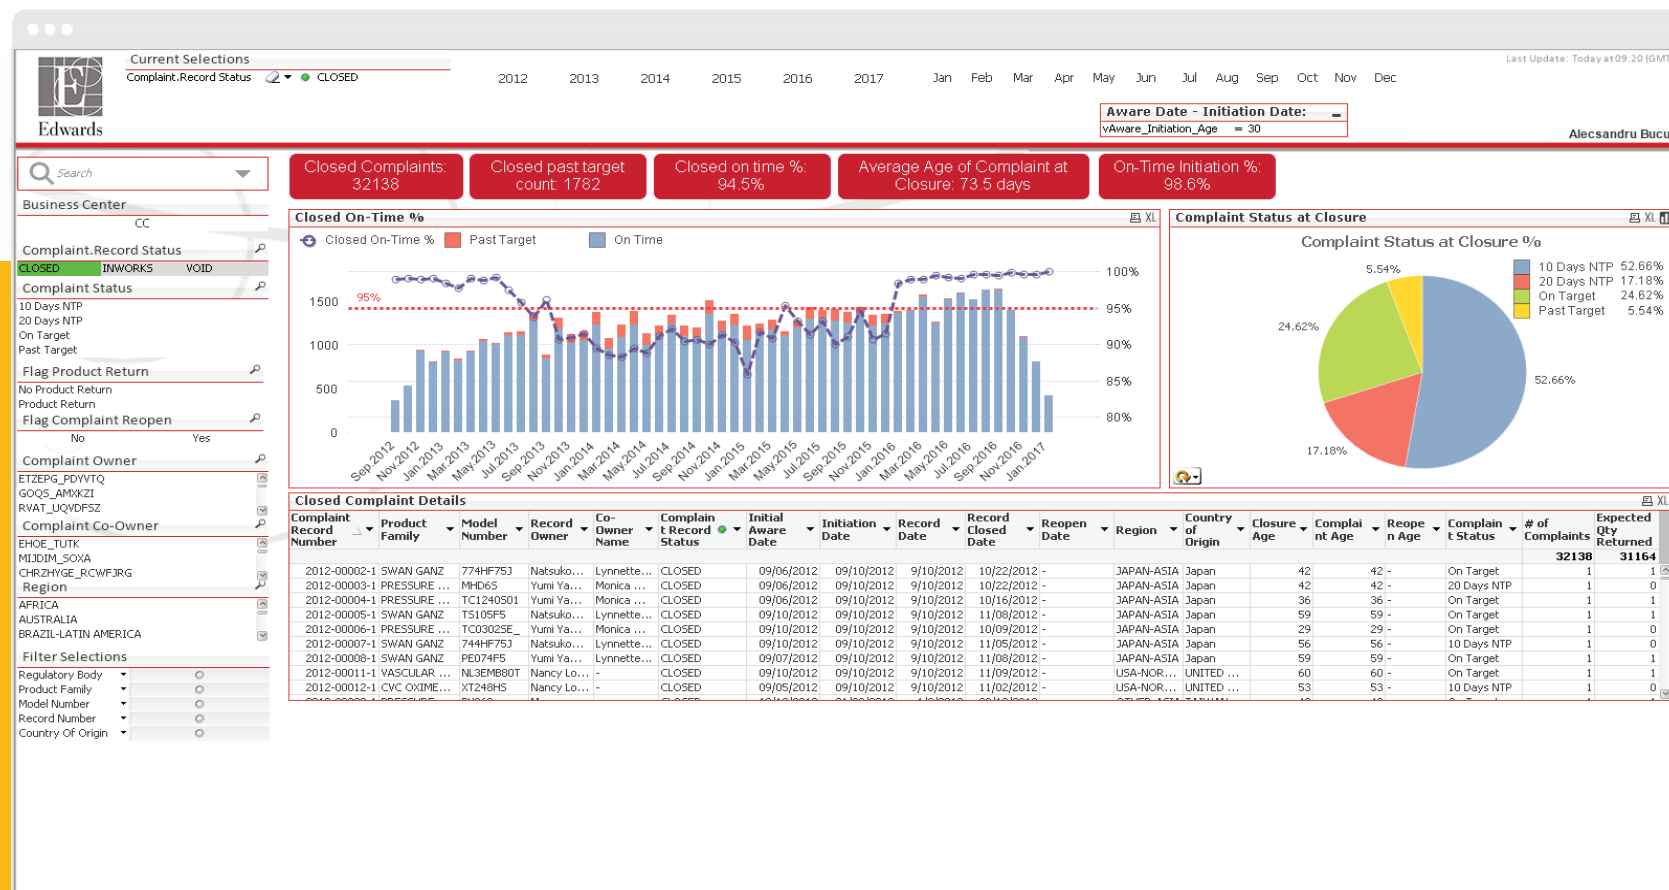

DATA VISUALIZATION TOOLS AND ADVANCED ANALYTICS

Unique experience with a large range of analytics technics and platforms at scale.